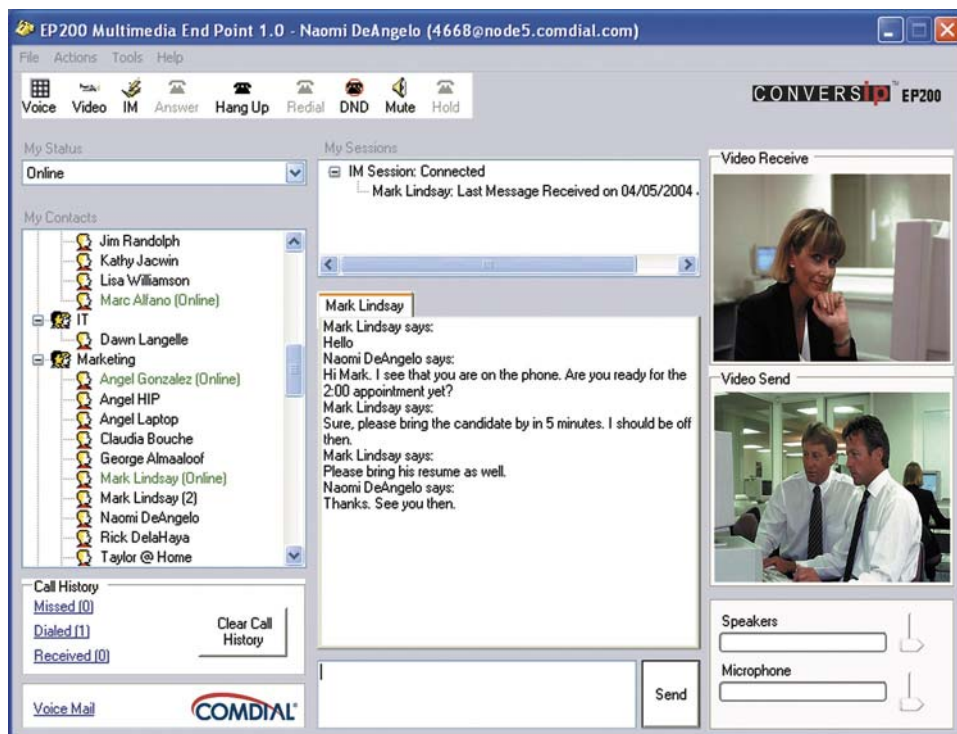

CONVERSip™ EP200 Multimedia Endpoint Data Sheet

CONVERSip™ EP 200 Multimedia Endpoint Data Sheet

PC Requirements

- **Computer/Processor:** Computer with 700 megahertz or higher processor clock speed recommended; Intel Pentium/Celeron family, or AMD K6/Athalon/Duron family, or compatible processor recommended
- **Operating System:** Windows XP Professional and Windows XP Home Edition.
- **Disk Space:** 50MB available for installation
- **Memory:** 128MB of RAM or higher recommended
- **Video Display:** Super VGA (800x600) or higher resolution video adapter and monitor
- **Networking:** Network adapter appropriate for the type of local area, wide area, wireless, or home network you wish to connect to, and access to an appropriate network infrastructure; access to third-party networks may require additional charges.
- **Sound:** A speaker and microphone that plug into either the sound card or the USB port, or a headset that plugs into either the sound card or the USB port
- **Video Calling:** At least one party of the call must have a PC video camera compatible with Windows XP

Features Supported*

- Contact List Management
- Grouping of Contacts
- Online Status Control
- Presence Notification
- Customizable Presence
- Instant Messaging
- Voice Conversation
- Video Conversation
- Permission-based Contact List
- Contact Typing View
- User Block
- Hold
- Meet Me Conference
- Redial
- Transfer
- Mute
- Dial
- Answer
- Session Window
- Last Calls (10 Entries)
- Received Calls, Sent Calls
- Call History
- Caller-ID
- Call Blocking
- Log In/Log Out